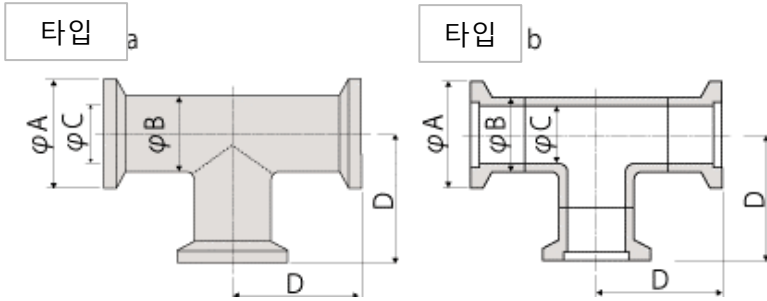

진공배관 접속부품 (KF 플렌지)

티

재질: SUS304, SUS316L

GBB处理

<단위: mm>

코드		사이즈	타입	φA	φB	φC	D
SUS304	SUS316L						
MCK-7010	MCK-7010-40	KF10	a	30.0	13.8	10.5	30
MCK-7016	MCK-7016-40	KF16	a	30.0	20.0	16.0	40
MCK-7025	MCK-7025-40	KF25	b	40.0	27.2	23.0	50
MCK-7040	MCK-7040-40	KF40	b	55.0	42.7	37.1	65
MCK-7050	MCK-7050-40	KF50	b	75.0	60.5	54.9	80
MCK-7063	MCK-7063-40	KF63	a	87.0	76.3	70.3	100
MCK-7080	MCK-7080-40	KF80	b	114.0	89.1	83.1	110
MCK-7100	MCK-7100-40	KF100	b	134	114.3	108.3	120