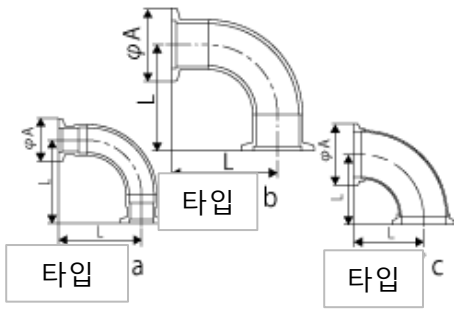

진공배관 접속부품 (KF 플렌지)

R형 엘보

재질: SUS304, SUS316L
 GBB처리

<단위: mm>

코드		플렌지	엘보	A	Φ B	Φ C	L	타입
SUS304	SUS316L							
MCK6016-SP	MCK6016-SP-40	KF16	15A	30	38.1	20.0	58.1	a
MCK6025-SP	MCK6025-SP-40	KF25	20A	40	38.1	20.0	58.1	b
MCK6040-SP	MCK6040-SP-40	KF40	32A	55	47.6	20.0	67.6	b
MCK6050-SP	MCK6050-SP-40	KF50	50A	75	76.2	20.0	96.2	b
MCK6063-SP	MCK6063-SP-40	KF63	65A	87	95.3	20.0	115.3	b
MCK6080-SP	MCK6080-SP-40	KF80	80A	114	114.3	15.0	129.3	c
MCK6100-SP	MCK6100-SP-40	KF100	100A	134	152.4	15.0	167.4	c